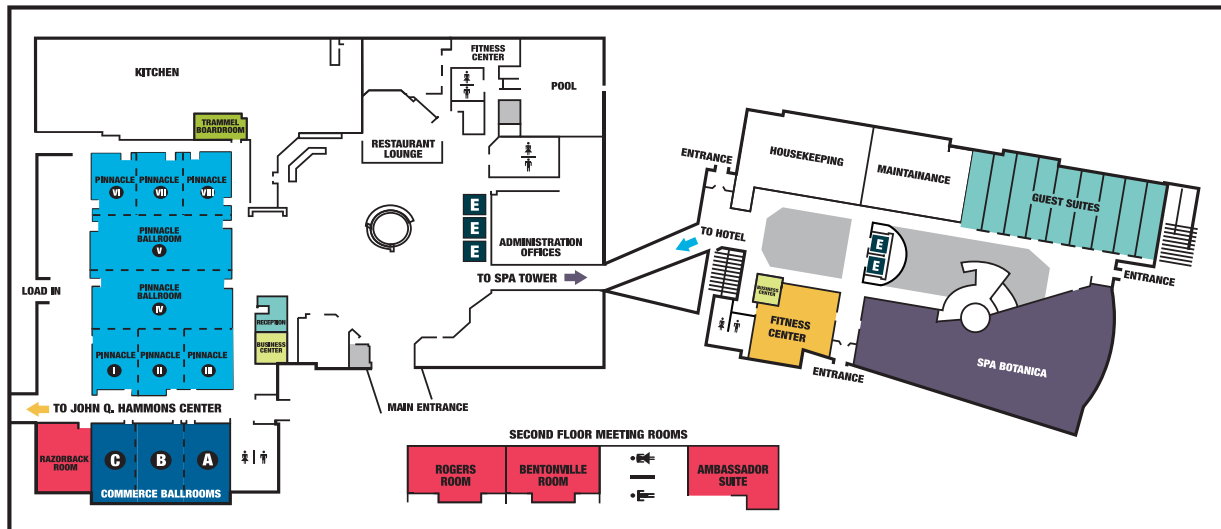

Key Highlights

- 400 two room suites
- 125,000 sq. ft. of flexible meeting space
- Largest space: 41,550 sq. ft. Grand Ballroom (ceiling height 29')
- Hotel is connected to convention center via a climate controlled carpeted walkway
- Hotel and convention center is owned and operated by the same private company
- One contract and one sales and services team
- Non-union
- On-site audiovisual
- Award winning Spa Botanica
- Complimentary high speed internet access
- Complimentary hot, made-to-order breakfast
- 10 miles from Northwest Arkansas National Airport (XNA)
- Walking distance to Walmart AMP concert and event venue, Topgolf, and many restaurants and shops
- 1-mile from the Pinnacle Hills Promenade mall featuring over 100 stores and 15 restaurants

THE ROGERS CONVENTION CENTER & CONNECTED EMBASSY SUITES NWA LAYOUT

ROOM	DIMENSIONS	CEILING HEIGHT	CLASSROOM				RECEPTION				ROOM	DIMENSIONS	CEILING HEIGHT	CLASSROOM				RECEPTION			
			AREA (SQ. FT.)	THEATRE	ROUNDS	ROUNDS	ROUNDS	ROUNDS	ROUNDS	ROUNDS				AREA (SQ. FT.)	THEATRE	ROUNDS	ROUNDS	ROUNDS	ROUNDS	ROUNDS	ROUNDS
Grand Ballroom (GB)	277' x 150'	41,550	29'	4,125	2,184	2,600	4,000	Salon C-E & Salon F-H	30' x 48'	1,440	14'	150	63	80	140						
GB 1-4	65' x 150'	9,550	29'	975	468	570	1,000	Salon C, D, E, F, G & H	30' x 16'	480	14'	56	24	20	50						
GB 7-10	65' x 150'	9,750	29'	1,050	468	600	1,050	Salon A - B	30' x 39'	1,170	14'	130	60	60	120						
GB 5-6	150' x 150'	22,500	29'	2,400	1,326	1,650	2,200	Salon A & B	30' x 19'6"	588	14'	60	24	30	60						
GB 1	65' x 35'	2,275	29'	205	126	150	240	Ambassador (Amb)	130'10" x 50'	6,505	14'	800	360	470	675						
GB 2 & 3	62'6" x 37'6"	2,353	29'	225	126	150	250	Amb A, B, C, D, & E	26'2" x 50'	1,310	14'	145	54	80	120						
GB 5 & 6	75' x 150'	11,250	29'	1,200	624	840	1,160	JQH Boardroom	42' x 23'8"	1,000	14'	20	20	20	20						
GB 4, 7, 8, 9, & 10	65' x 37'	2,405	29'	225	126	150	250	Embassy Boardroom	25'7" x 19'	488	14'	12	12	12	12						