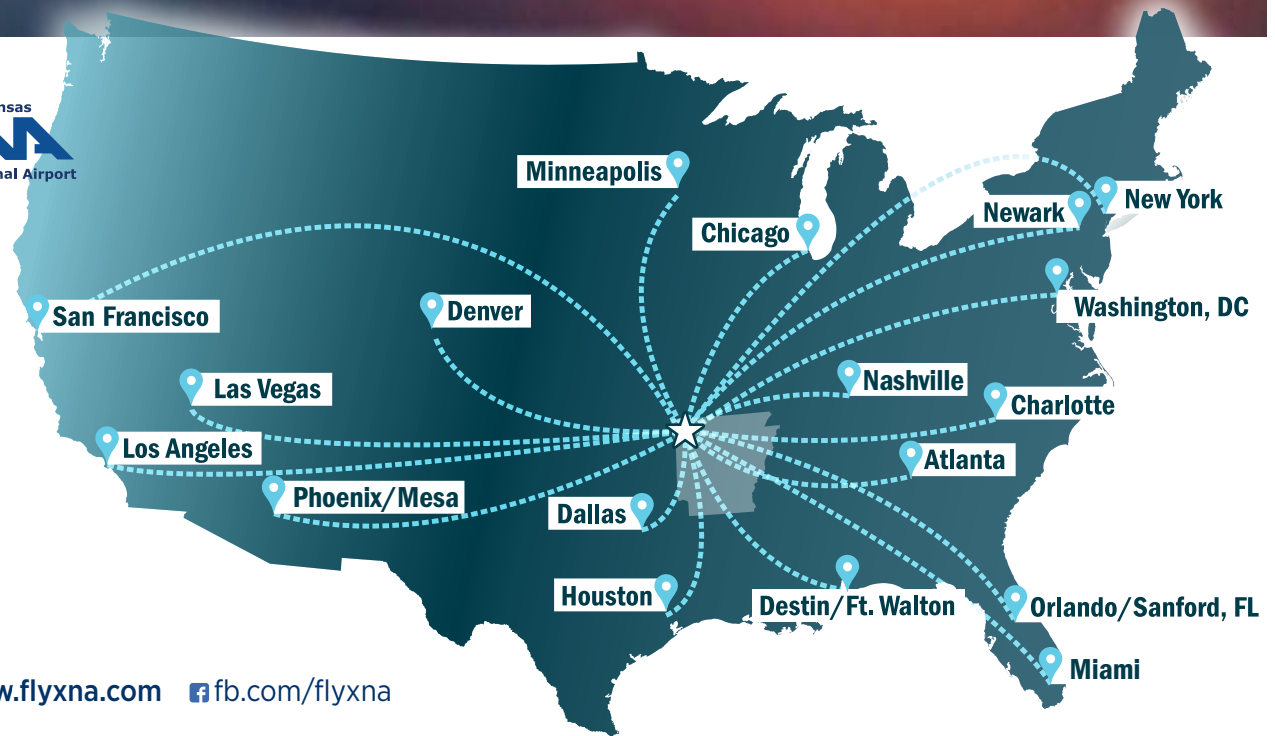

Almost **40** flights a day to **18** destinations.

TRANSPORTATION

Northwest Arkansas National Airport (XNA) has more daily flights and direct destinations than some cities twice our population of just over 550,000 residents. The airport is located 10.2 miles from the Embassy Suites and convention center, typically a 17-minute drive. Self-parking is complimentary at the Embassy Suites and convention center with over 1,400 parking spaces.