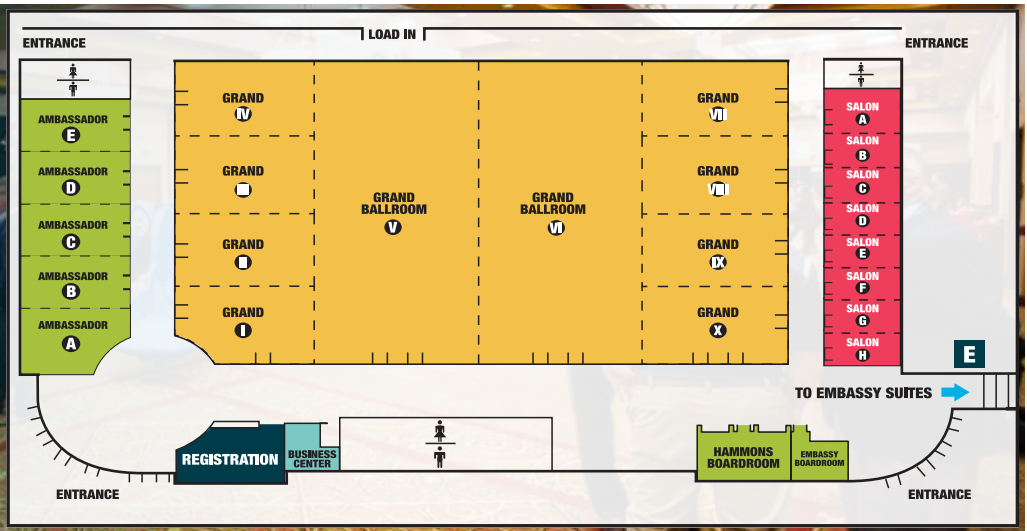

Key Highlights

- 400 two room suites
- 125,000 sq. ft. of flexible meeting space
- Largest space: 41,550 sq. ft. Grand Ballroom (ceiling height 29')
- Hotel is connected to convention center via a climate controlled carpeted walkway
- Hotel and convention center is owned and operated by the same private company
- One contract and one sales and services team
- Non-union
- On-site audiovisual
- Award winning Spa Botanica
- Complimentary high speed internet access
- Complimentary hot, made-to-order breakfast
- 10 miles from Northwest Arkansas National Airport (XNA)
- Walking distance to Walmart AMP concert and event venue, Topgolf, and many restaurants and shops
- 1-mile from the Pinnacle Hills Promenade mall featuring over 100 stores and 15 restaurants

THE ROGERS CONVENTION CENTER & CONNECTED EMBASSY SUITES NWA LAYOUT

ROOM	DIMENSIONS	CEILING HEIGHT	CLASSROOM				RECEPTION				ROOM	DIMENSIONS	CEILING HEIGHT	CLASSROOM				RECEPTION			
			AREA (SQ. FT.)	THEATRE	ROUNDS	ROUNDS	ROUNDS	ROUNDS	ROUNDS	ROUNDS				AREA (SQ. FT.)	THEATRE	ROUNDS	ROUNDS	ROUNDS	ROUNDS	ROUNDS	ROUNDS
Grand Ballroom (GB)	277' x 150'	41,550	29'	4,125	2,184	2,600	4,000	Salon C-E & Salon F-H	30' x 48'	1,440	14'	150	63	80	140						
GB 1-4	65' x 150'	9,550	29'	975	468	570	1,000	Salon C, D, E, F, G & H	30' x 16'	480	14'	56	24	20	50						
GB 7-10	65' x 150'	9,750	29'	1,050	468	600	1,050	Salon A - B	30' x 39'	1,170	14'	130	60	60	120						
GB 5-6	150' x 150'	22,500	29'	2,400	1,326	1,650	2,200	Salon A & B	30' x 19'6"	588	14'	60	24	30	60						
GB 1	65' x 35'	2,275	29'	205	126	150	240	Ambassador (Amb)	130'10" x 50'	6,505	14'	800	360	470	675						
GB 2 & 3	62'6" x 37'6"	2,353	29'	225	126	150	250	Amb A, B, C, D, & E	26'2" x 50'	1,310	14'	145	54	80	120						
GB 5 & 6	75' x 150'	11,250	29'	1,200	624	840	1,160	JQH Boardroom	42' x 23'8"	1,000	14'	20	20	20	20						
GB 4, 7, 8, 9, & 10	65' x 37'	2,405	29'	225	126	150	250	Embassy Boardroom	25'7" x 19'	488	14'	12	12	12	12						